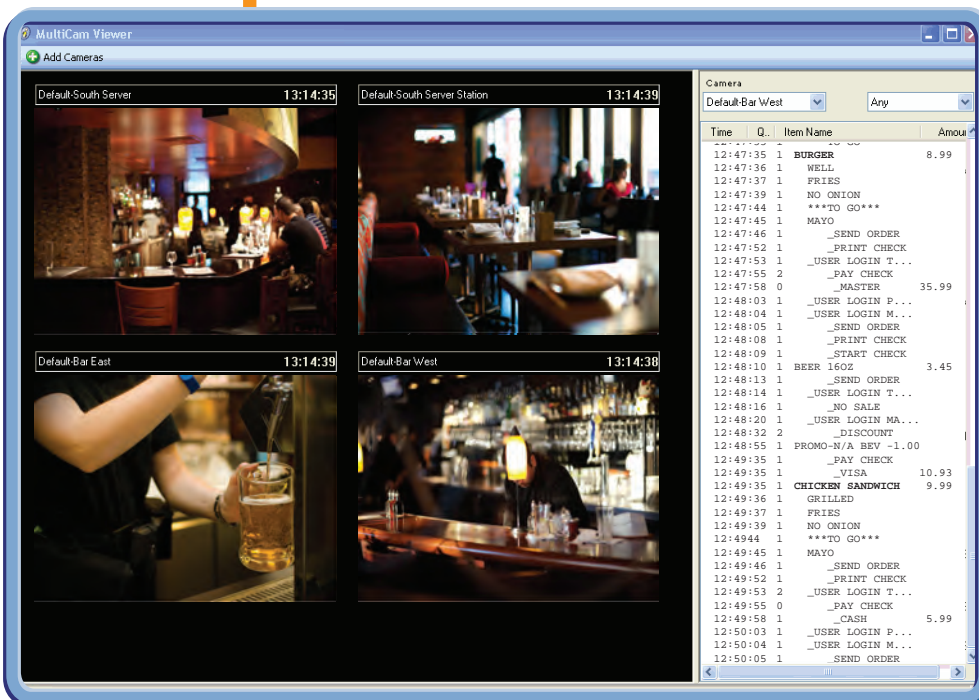

validate employee time keeping

Default-Kitchen Camera Device ->

11/18/09 08:44:56

LOSS Prevention

## Digital - Network Video Recorder

ICE Monitor's Digital Surveillance or Network Video Recorder (NVR) is the perfect combination of your POSitouch system and Digital Video Recording technology. An integrated NVR eliminates antiquated VHS tape systems without the additional expense of a stand-alone network video recording system. The NVR server provides high-performance digital surveillance features that are linked directly to your POSitouch system and at an affordable price. Cameras can be ceiling, wall or exterior mounted and have a preset zoom and focus that provides sharp, clear video clips.

The modular design of the NVR server allows anywhere from one to thirty two simultaneous video feeds to be written directly to disk while providing live access to streaming video from any web-browser or directly viewed from the in-store server. The browser based user interface allows direct secure access to multi-channel video from anywhere with web-access, this can include other store locations, office or home computers.